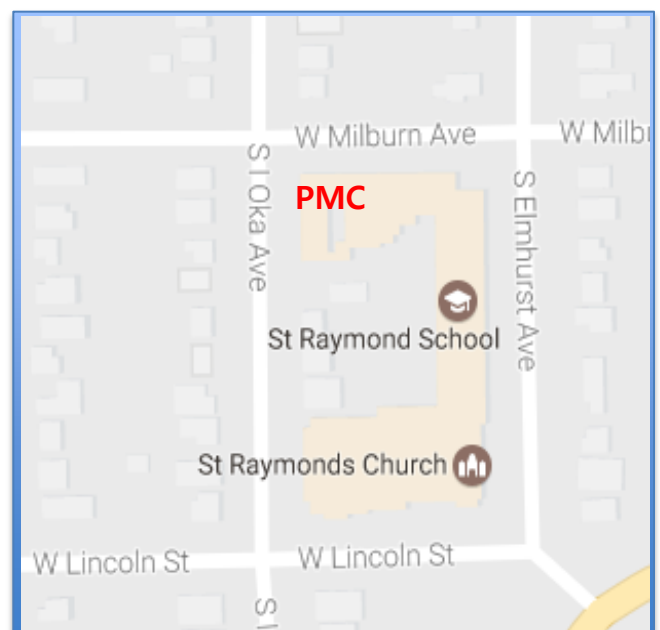

NEW MEETING

THURSDAY 7:30pm

St. Raymond de Penafort

Parish Ministry Center (PMC)

301 S. I-Oka St., Mount Prospect

Starting March 23rd

The PMC is located at the corner of I-Oka St. and Milburn Ave. **THERE IS NO ACCESS TO THE PMC FROM THE CHURCH.** You must enter the PMC through the Milburn Ave. entrance (door #4). Then, proceed to the "Living Room" near the front desk. **Milburn Ave. entrance open until 7:45pm.** After 7:45. Knock to be let in.

Street parking available.

Church lot is located at Lincoln St. and Rte. 83.

Questions? Contact Dan at
dlapinski@hotmail.com

or 847-259-4645